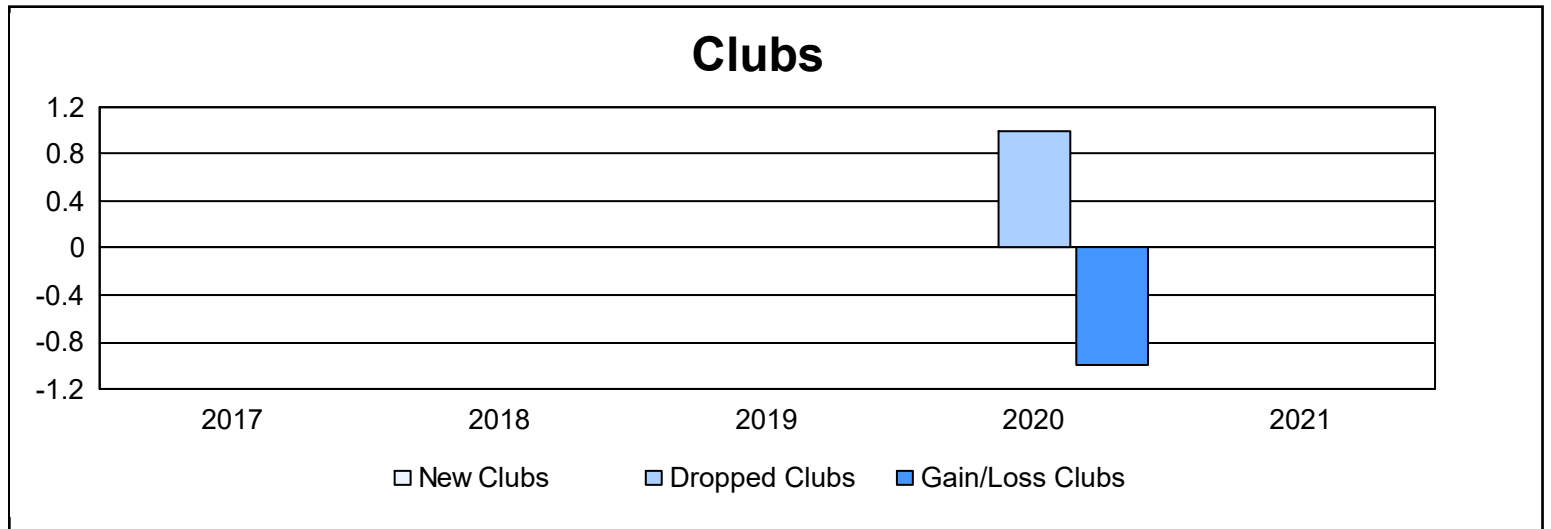

Year	New Clubs	Dropped Clubs	Gain/ Loss Clubs	New Members	Charter Members	Reinstate Members	Transfer Members	Total Member Added	Total Members Dropped	Gain/ Loss Members
2016-2017	0	0	0	58	6	1	1	66	126	-60
2017-2018	0	0	0	52	0	1	0	53	90	-37
2018-2019	0	0	0	54	0	0	4	58	93	-35
2019-2020	0	1	-1	33	0	0	0	33	102	-69
2020-2021	0	0	0	23	0	1	3	27	71	-44
<b>Average</b>	<b>0</b>	<b>0</b>	<b>0</b>	<b>44</b>	<b>1</b>	<b>1</b>	<b>2</b>	<b>47</b>	<b>96</b>	<b>-49</b>

### Membership Composition June 2021 Cumulative