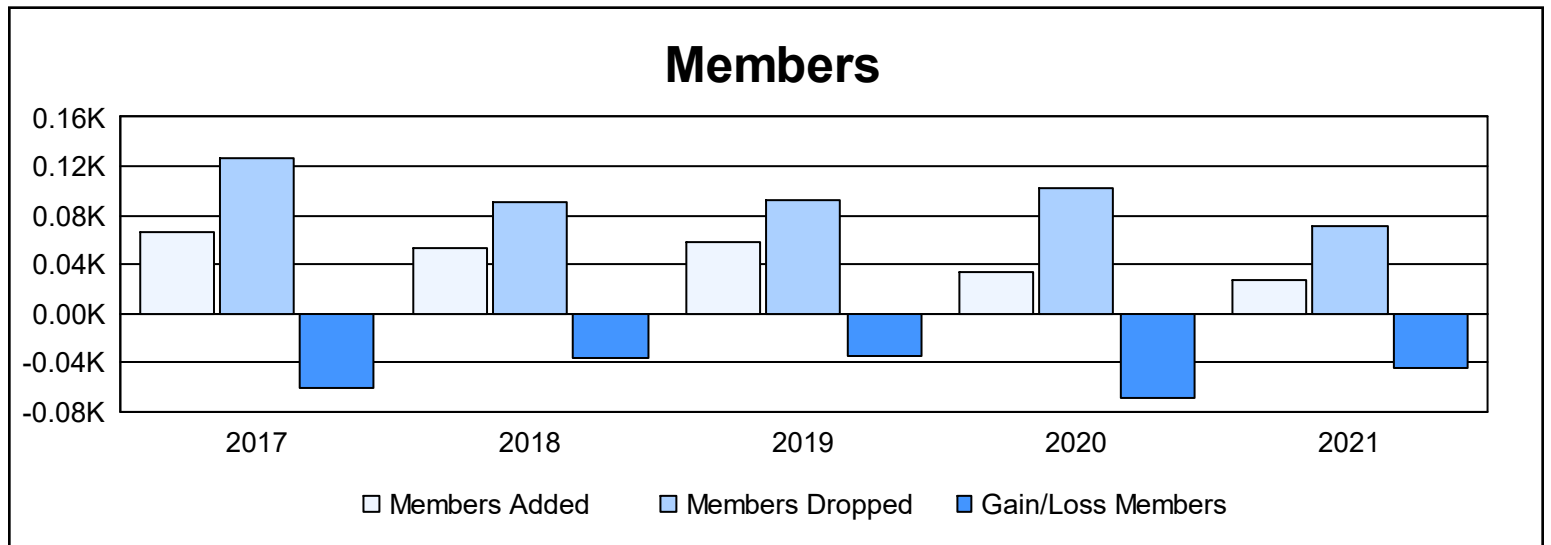

Year	New Clubs	Dropped Clubs	Gain/ Loss Clubs	New Members	Charter Members	Reinstate Members	Transfer Members	Total Member Added	Total Members Dropped	Gain/ Loss Members
2016-2017	0	0	0	58	6	1	1	66	126	-60
2017-2018	0	0	0	52	0	1	0	53	90	-37
2018-2019	0	0	0	54	0	0	4	58	93	-35
2019-2020	0	1	-1	33	0	0	0	33	102	-69
2020-2021	0	0	0	23	0	1	3	27	71	-44
<b>Average</b>	<b>0</b>	<b>0</b>	<b>0</b>	<b>44</b>	<b>1</b>	<b>1</b>	<b>2</b>	<b>47</b>	<b>96</b>	<b>-49</b>

### Membership Composition June 2021 Cumulative