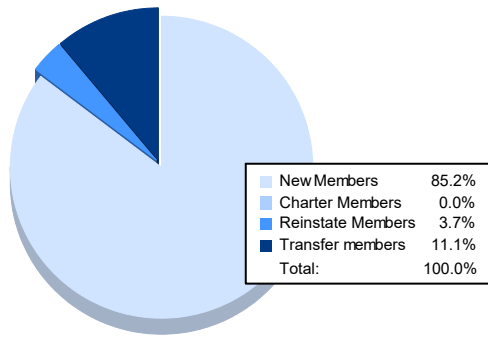

Year	New Clubs	Dropped Clubs	Gain/ Loss Clubs	New Members	Charter Members	Reinstate Members	Transfer Members	Total Member Added	Total Members Dropped	Gain/ Loss Members
2016-2017	0	0	0	58	6	1	1	66	126	-60
2017-2018	0	0	0	52	0	1	0	53	90	-37
2018-2019	0	0	0	54	0	0	4	58	93	-35
2019-2020	0	1	-1	33	0	0	0	33	102	-69
2020-2021	0	0	0	23	0	1	3	27	71	-44
<b>Average</b>	<b>0</b>	<b>0</b>	<b>0</b>	<b>44</b>	<b>1</b>	<b>1</b>	<b>2</b>	<b>47</b>	<b>96</b>	<b>-49</b>

### Membership Composition June 2021 Cumulative